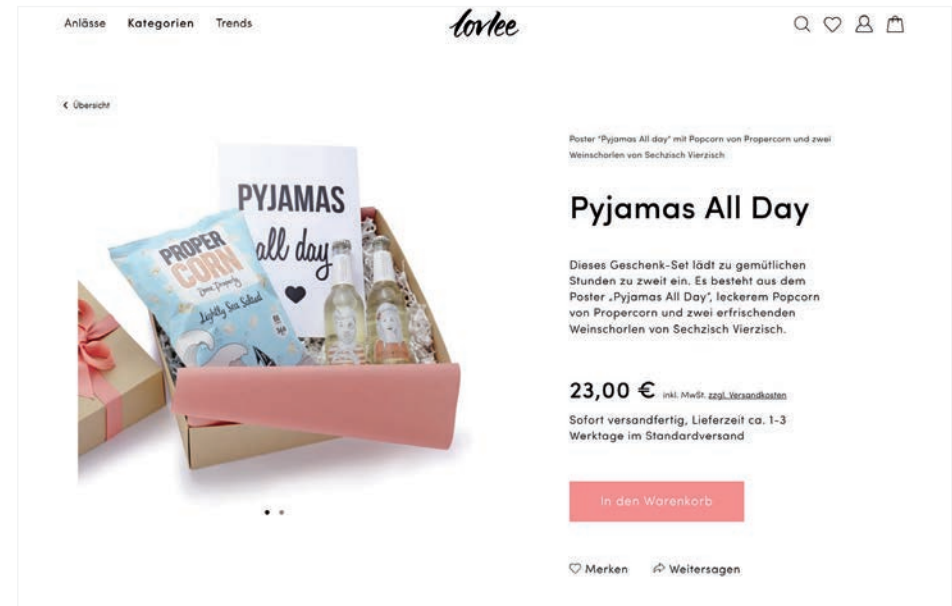

DESIGN & ART DIRECTION

CHRIS ALT

website www.lovlee.de

website www.lovlee.de

website www.lovlee.de

website www.lovlee.de

logo design

print material