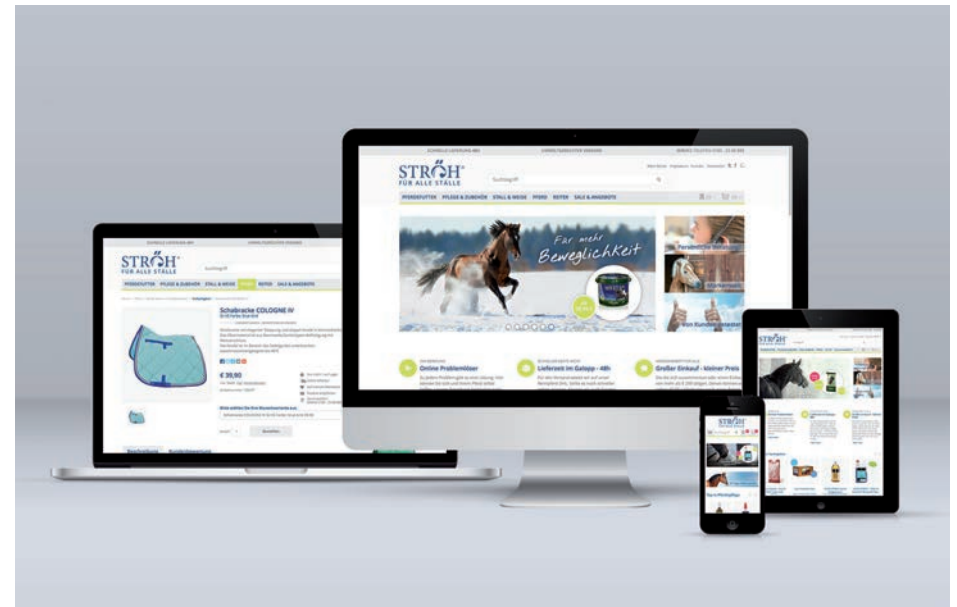

logo design

print material

exhibition design

website www.masterparo.de

print material

banner

poster

website [www.meeresstiftung.de](http://www.meeresstiftung.de)

logo design

print material

web design

web design

logo design + print material

website www.stroeh.de

website www.stroeh.de

website www.stroeh.de

website www.ispin.info

website www.ispin.info

web banner

advertisement

logo design

website [www.tcmpraxis-dr-hasselbach.de](http://www.tcmpraxis-dr-hasselbach.de)

print material

print material