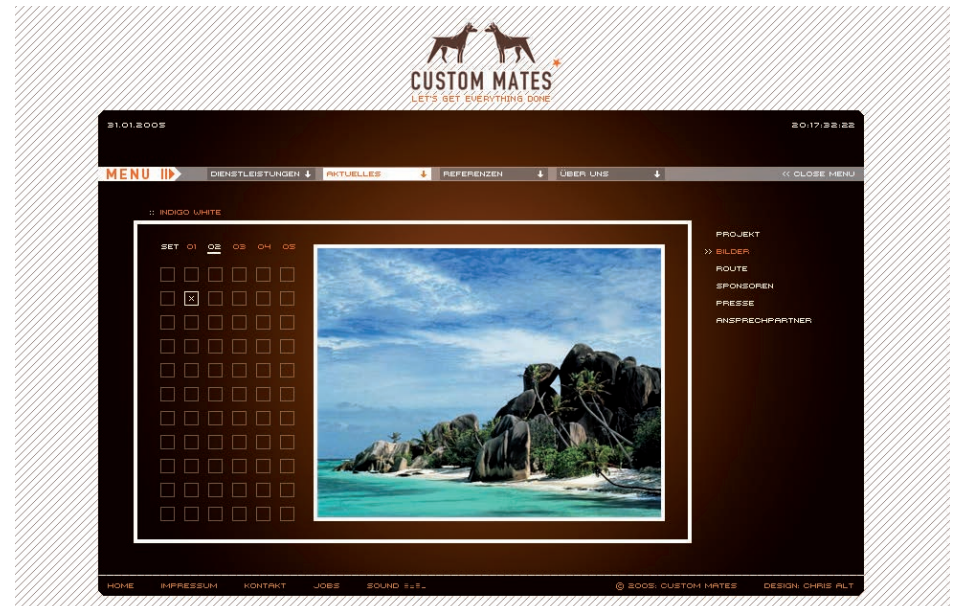

business stationery

flyer conquest

website www.jobee.net

logo design

print material

print material

web design

logo design / business stationery

website www.za-priss.de

website www.za-priss.de

website www.za-priss.de

logo design

business stationery

web design

web design

logo design

web design

web design

web design

invitation card

invitation card

website [www.sommerhochzeit.hinrichs.de](http://www.sommerhochzeit.hinrichs.de)

website [www.sommerhochzeit.hinrichs.de](http://www.sommerhochzeit.hinrichs.de)