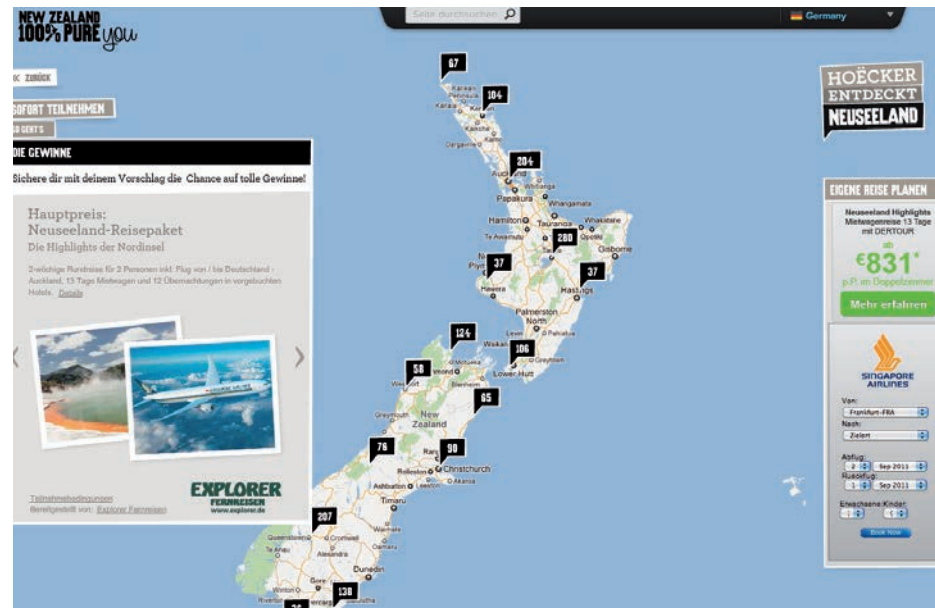

website www.zurhorstundzurhorst.com

logo design + print material

print material

advertisements

web design

campaign logo designs

web design

web design